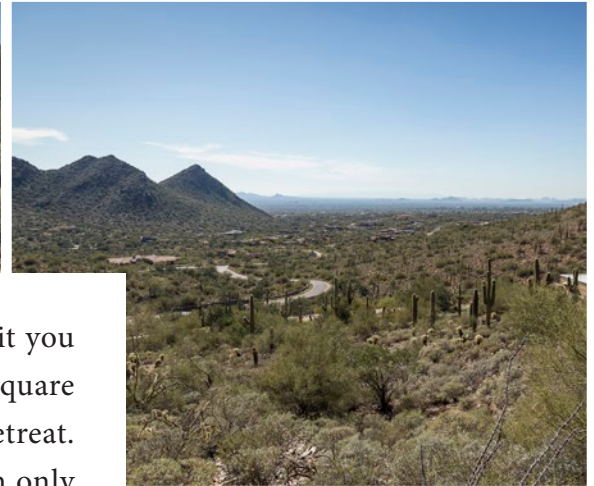

WALT DANLEY REALTY

10500 East Lost Canyon Drive 16
Scottsdale, Arizona

10.27 Acres
\$850,000 | MLS# 5269869

Spectacular city light views and the beauty of the Sonoran Desert await you from this magnificent home site located on over 10 acres. A 27,965 square foot building envelope allows for a grand estate or private desert retreat. The community of Lost Canyon is a 240-acre guard-gated enclave with only 35 home sites, which were carefully planned to ensure perfect tranquility and breathtaking views. This particular lot backs to the McDowell Sonoran Preserve - a perfectly dramatic setting for the lifestyle of your dreams.