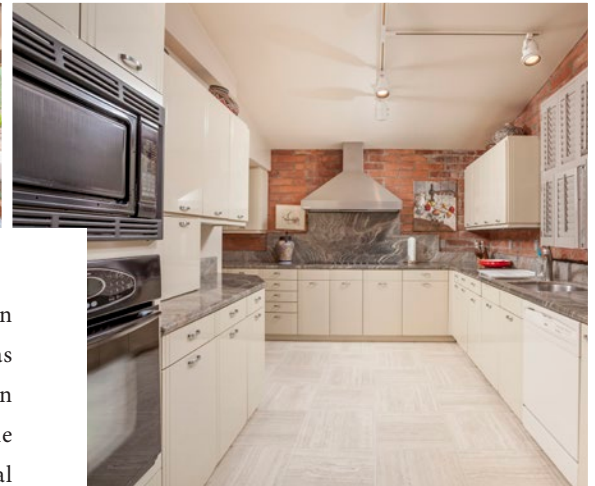

WALT DANLEY REALTY

5106 East Desert Jewel Drive
Paradise Valley, Arizona

4BR | 4BA | 4,238 SQ FT
\$1,695,000 | MLS# 5503425

Nature and art lovers will appreciate this secluded 2.98 acre, Paradise Valley Desert Modern property. Located at the foot of Mummy Mountain, this classic red Mexican adobe was designed by architect James Flynn and has been featured in Phoenix Home & Garden magazine. In addition to its vaulted ceilings, exposed beams, travertine and wood floors, the floor plan includes a large master suite complete with library/study and office, 2 additional bedrooms and 3 bathrooms in the main house, separate guest quarters, and 3 car garage. From the pool and patios enjoy the natural Sonoran Desert and bird sanctuary. This property presents a perfect opportunity to create your own vision for a renovation and/or expansion.