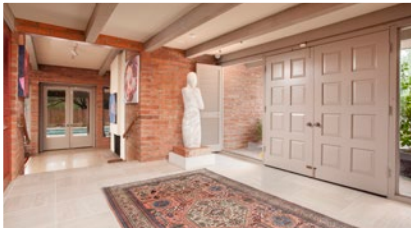

WALT DANLEY REALTY

5106 East Desert Jewel Drive
Paradise Valley, Arizona

4BR | 4BA | 4,238 SQ FT
\$1,695,000 | MLS# 5503425

Nature and art lovers will appreciate this secluded 2.98 acre, Paradise Valley Desert Modern property. Located at the foot of Mummy Mountain, this classic red Mexican adobe was designed by architect James Flynn and has been featured in Phoenix Home & Garden magazine. In addition to its vaulted ceilings, exposed beams, travertine and wood floors, the floor plan includes a large master suite complete with library/study and office, 2 additional bedrooms and 3 bathrooms in the main house, separate guest quarters, and 3 car garage. From the pool and patios enjoy the natural Sonoran Desert and bird sanctuary. This property presents a perfect opportunity to create your own vision for a renovation and/or expansion.