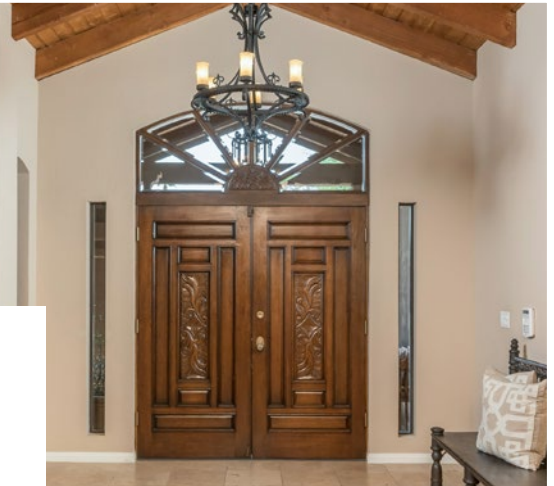

WALT DANLEY REALTY

5920 East Berneil Drive
Paradise Valley, Arizona

5BR | 6.5BA | 5,097 SQ FT
\$1,625,000 | MLS# 5500996

Boasting elegant craftsmanship and exuding unparalleled warmth, this custom Paradise Valley classic ranch style home presents an attractive opportunity. Beautiful wood, beamed ceilings immediately greet you in the elegant entry way. The neutral color and design palette are relaxing and cozy while the well-appointed kitchen offers upgraded countertops and appliances. The seamless split-style floor plan with en suite bedrooms and several gathering spaces, are perfect for intimate gatherings or just lounging. The backyard is an oasis that includes a relaxing pool, several patio spaces and an amazing grilling area. The oversized lot coupled with pleasing interiors make this home exceptional and for the discerning buyer a necessity!