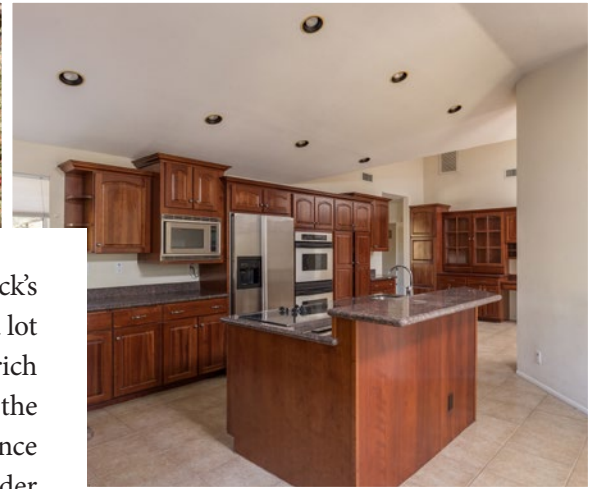

# WALT DANLEY REALTY

5816 North 39th Street  
Paradise Valley, Arizona

3BR | 2BA | 2,672 SQ FT  
\$950,000 | MLS# 5574973

Fantastic unobstructed views out every window! Enjoy magnificent views of Camelback's Praying Monk as well as views of Piestewa Peak and South Mountain. This elevated lot provides stunning views from every window. Nicely updated with wood floors, rich custom cabinets and granite countertops; this home is move-in ready or could be the site of a spectacular new residence. The gorgeous pool and spa and low maintenance natural landscaping make this a wonderful setting for easy resort style living. Builder bonus: this incredible view lot is not zoned hillside. Close to the Biltmore, Phoenix Country Day School, Arcadia and Scottsdale Fashion Square, it's the perfect location for the Paradise Valley lifestyle.