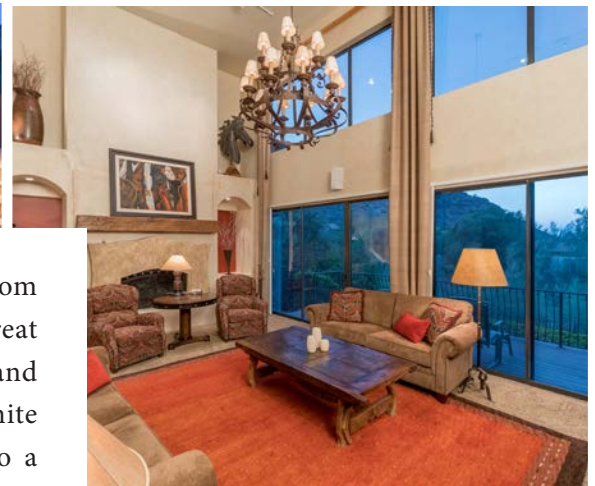

WALT DANLEY REALTY

5936 E Quartz Mountain Road
Paradise Valley, Arizona

3BR | 3BA | 3,273 SQ FT
\$1,375,000 | MLS# 5625455

Beautiful Mummy Mountain setting on over an acre! Panoramic views from almost every angle highlights this Santa Fe home built in 1985. The great room with 20'ceilings showcases expansive windows overlooking the pool and mountain vistas. The spacious kitchen features a breakfast bar with granite counter tops as well as a cozy breakfast room. The master suite opens to a balcony with incredible views and offers a spa-like bath with separate tub and shower. Enjoy beautiful Sonoran sunsets and fabulous outdoor entertaining under the patio which includes a fireplace, pool and spa. A five car extra length garage that can accommodate 3 lifts completes this home.