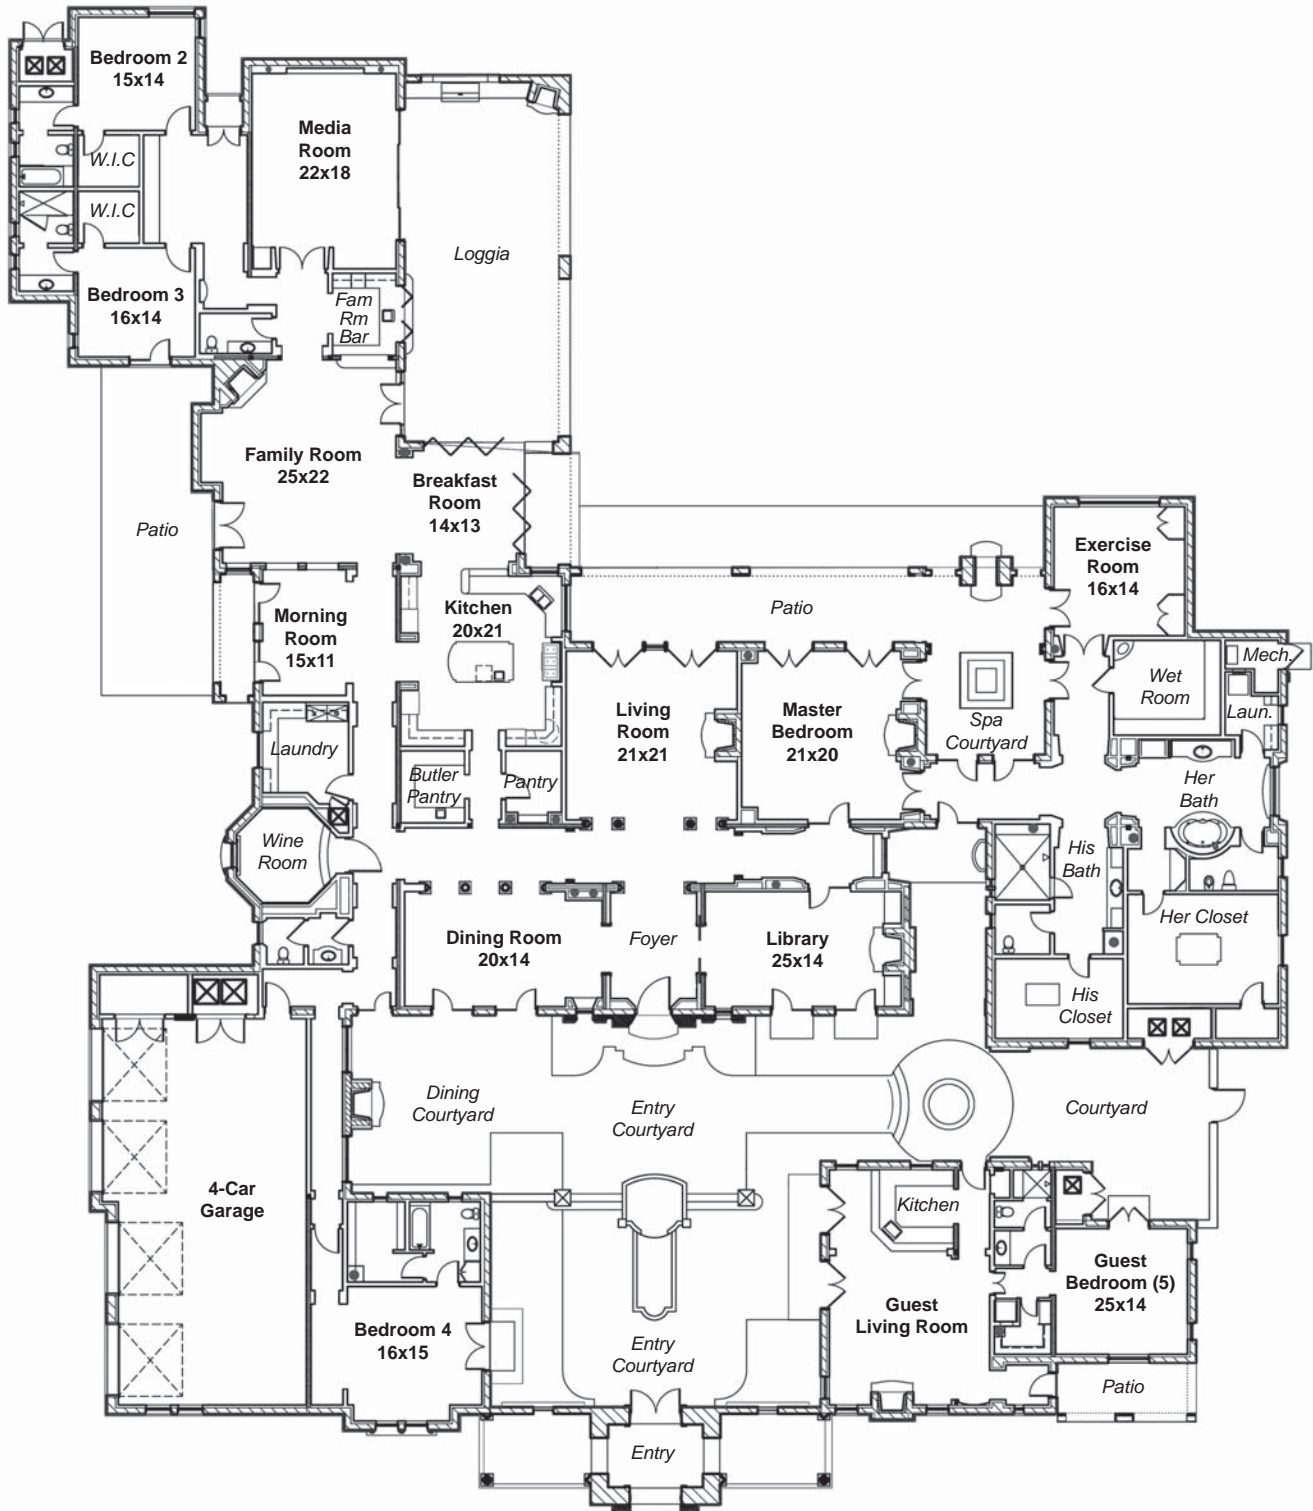

The WALT DANLEY Group

6515 East Cheney Drive
Paradise Valley, Arizona

WALT DANLEY
480.991.2050

LIBBY COHEN
602.291.1446